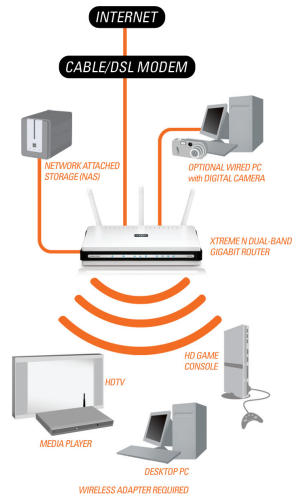

WHAT THIS PRODUCT DOES

The D-Link DIR-855 Xtreme N Duo Router allows you to easily upgrade any router to support the streaming of High-Definition (HD) multimedia content in your home over a wireless connection. You can use it with an entertainment center, connecting up to 4 Ethernet-enabled devices to the DIR-855 such as game consoles, Digital Video Recorders (DVR), and Digital Media Adapters (DMA) all at the same time. Create a wireless network and share your high-speed Internet access at greater distances than ever before.

XTREME N™ ROUTER BENEFITS

- + Concurrent dual-band operation at both 2.4GHz and 5.0GHz frequencies
- + Intelligent Wireless Prioritization technology
- + Xtreme N™ technology allows for farther home coverage¹
- + Wireless Intelligent Stream Handling (WISH)
- + Secure your wireless network using advanced WPA or WPA2 encryption
- + Easy to get started with D-Link's new Quick Router Setup Wizard
- + Backward compatible with 802.11g devices including game consoles and digital media players

YOUR NETWORK SETUP

TECHNICAL SPECIFICATIONS

STANDARDS

- + IEEE 802.11n (draft)
- + IEEE 802.11g
- + IEEE 802.11a
- + IEEE 802.3ab
- + IEEE 802.3u

DEVICE INTERFACES

- + 802.11n (draft) wireless LAN
- + 10/100/1000BASE-T Gigabit WAN port
- + 4 10/100/1000BASE-T Gigabit LAN ports
- + USB 2.0 port

ANTENNA TYPE

- + 3 External 2dBi RP-SMA dipole antennas

SECURITY

- + WPA & WPA2 (Wi-Fi Protected Access)

ADVANCED FIREWALL FEATURES

- + Network Address Translation
- + Stateful Packet Inspection (SPI)
- + VPN Pass-Through/Multi-Sessions PPTP/L2TP/IPSec

QoS

- + QoS Engine for prioritizing traffic
- + Wireless Intelligent Stream Handling (WISH)

SharePort™ FUNCTION SUPPORT

- Allows connection of external hard drive or multifunction printer to USB port
- Allows sharing of HD space, printing and scanning functions*

DEVICE MANAGEMENT

- + UPnP Support
- + DDNS Support
- + Integrated Wireless Security Wizard
- + Windows Connect Now (WCN) support
- + Web-based Management using Internet Explorer v6 or above; Mozilla Firefox v2.0 or above; and other Java-enabled browsers
- + E-mail Notification for triggered events

* HD and multifunction equipment can only be accessed by a single user at a time

¹ Maximum wireless signal rates derived from IEEE standard 802.11g and draft 802.11n specifications. Actual data throughput may vary. Network conditions and environmental factors, including volume of network traffic, building's materials and construction, and network overhead can lower actual data throughput rate. Environmental factors will adversely affect wireless signal range. Wireless range and speed rates are relative to performance measurements based on the wireless range and speed rates of a standard Wireless G product from D-Link. Maximum throughput based on D-Link draft 802.11n devices.

² The software included with this product is not Mac-compatible, however, is not required during setup.
• Computer must adhere to Microsoft's recommended System Requirements.

This product is based on IEEE draft 802.11n specifications and is not guaranteed to be forward compatible with future versions of IEEE 802.11n specifications. Compatibility with draft 802.11n devices from other manufacturers is not guaranteed. All references to speed and range are for comparison purposes only. Product specifications, size and shape are subject to change without notice, and actual product appearance may differ from that depicted herein.

INSTALLATION

- + Quick Router Setup Utility²

MINIMUM SYSTEM REQUIREMENTS

- + Computer with:
  - Pentium 3 800MHz or better processor
  - 256MB RAM or higher
  - Windows Vista, XP SP2, 2000, 2003 or Mac OS X v10.4 or higher
  - CD ROM drive
  - SharePort™ Network USB Utility

DISPLAY PANEL

- + 84 x 25.8 mm
- + Black and Blue

LED

- + Power

DIMENSIONS

- 120.5 x 198 x 40.9 mm (4.7 x 7.8 x 1.6 inches)

WEIGHT

- 376 grams (0.83 lbs)

CERTIFICATIONS

- + FCC Class B
- + CE
- + IC
- + C-Tick
- + Wi-Fi a/b/g/n (draft)
- + Wi-Fi Protected Setup (WPS)
- + Certified For Windows Vista