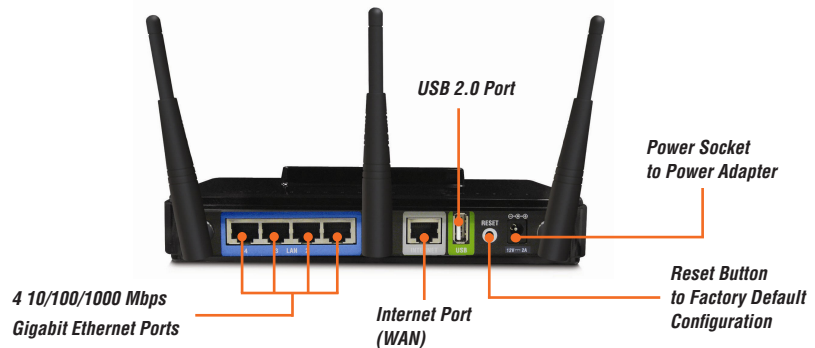

WHAT THIS ROUTER DOES

D-Link's DGL-4500 is a router specifically designed with the gamer in mind. With the use of GameFuel™ technology, users can customize settings to prioritize game traffic so bandwidth will not be clogged from other Internet factors, providing you with uninterrupted game play.

XTREME N™ ROUTER BENEFITS

- + 802.11n draft compliant, with faster speed and extended signal coverage compared to 802.11g wireless LAN
- + User-selectable 2.4GHz or 5.0GHz dual wireless frequency band operation
- + GameFuel™ traffic prioritization technology
- + Xtreme N™ technology allows for farther home coverage¹
- + Secure your wireless network using advanced WPA or WPA2 encryption
- + Easy to get started with D-Link's new Quick Router Setup Wizard
- + Backward compatible with 802.11g devices including game consoles and digital media players

STANDARDS

- + IEEE 802.11n (draft 2.0)
- + IEEE 802.11g
- + IEEE 802.11a
- + IEEE 802.11b
- + IEEE 802.3
- + IEEE 802.3u
- + IEEE 802.3ab

INTERFACE TYPE

- + 4 Gigabit LAN ports
- + 1 Gigabit WAN port
- + 1 USB 2.0 port
- + Built-in 802.11n (draft) wireless LAN

ANTENNA TYPE

- + 3 external reverse SMA dual-band antennas

DATA RATE

- + Up to 300Mbps¹

SECURITY

- + WEP
- + WPA and WPA2 (Wi-Fi Protected Access)

ADVANCED FIREWALL FEATURES

- + Network Address Translation (NAT)
- + Stateful Packet Inspection (SPI)
- + VPN Pass-through / Multi-sessions / PPTP/ L2TP/ IPSec

QoS

- + GameFuel
- + Wireless Intelligent Stream Handling (WISH)
- + WMM

TECHNICAL SPECIFICATIONS

SharePort™ FUNCTION SUPPORT

- Allows connection of external hard drive or multifunction printer to USB port
- Allows sharing of HD space, printing and scanning functions*

MINIMUM SYSTEM REQUIREMENTS

- + Computer with:
  - Pentium 3 800MHz or better processor
  - 256MB RAM or higher
  - Windows Vista, XP SP2, 2000, 2003 or Mac OS X v10.4 or higher
  - CD ROM drive
  - SharePort™ Network USB Utility

RECOMMENDED SYSTEM REQUIREMENTS

- + For optimal wireless performance: Use with D-Link Xtreme N™ Adapters (DWA-552, DWA-556, DWA-643, or DWA-652)

PACKAGE CONTENTS

- + Xtreme N™ Gaming Router
- + 3 detachable antennas
- + Ethernet cable
- + Power adapter
- + CD-ROM¹ with
  - Installation wizard
  - Product documentation

DEVICE CONFIGURATION/MANAGEMENT

- + Via Internet Explorer® v6 or later; Mozilla® Firefox® v1.5 or later; or other Java-enabled browsers
- + Quick router setup wizard
- + UPnP support
- + Wireless Connect Now (WCN) support

DISPLAY PANEL

- + 84 x 25.8 mm
- + Black and blue

DIMENSIONS

120.5 x 198 x 40.9 mm (4.7 x 7.8 x 1.6 inches)

LED

Power

DIMENSIONS

198 x 120.5 x 40.9 mm (7.8 x 4.7 x 1.6 inches)

WEIGHT

363 grams (0.8 lbs)

CERTIFICATIONS

- + FCC Class B
- + CE
- + IC
- + C-Tick
- + Wi-Fi Certified a/b/g/n (draft)
- + Wi-Fi Protected Setup (WPS)
- + Works with Windows Vista

* HD and multifunction equipment can only be accessed by a single user at a time

² Computer must adhere to Microsoft's recommended System Requirements.

D-Link Corporation
No. 289 Xinhua 3rd Road, Neihu, Taipei 114, Taiwan
Specifications are subject to change without notice.
D-Link is a registered trademark of D-Link Corporation and its overseas subsidiaries.
All other trademarks belong to their respective owners.
©2008 D-Link Corporation. All rights reserved.
Release 02 (October 2008)